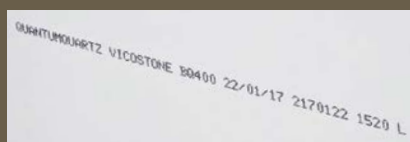

Bianco Venato Quartz

Venatino Statuario Quartz

Crema Quartz

Slabs

Slab Size 3040 x 1440 mm

Slab Thickness 20 mm & 30 mm ■

Product Features

- Non-porous ✓
- High Scratch & Chip Resistance ✓
- High Abrasion Resistance ✓
- High Resistance to Staining ✓
- High Flexural Strength ✓
- High Resistance to Acid ✓

Slab Identification

Every Quantum Quartz slab is stamped on the underside to certify authenticity.

The Ultimate in Stone Technology

Quantum Quartz is manufactured using the patented Breton process which is renowned worldwide and contains more than 93% natural quartz, 7% combined bonding agent, special additives and pigments, making it an extremely hard wearing, practical and highly versatile surface.