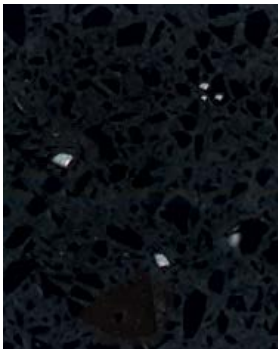

Ash Grey ♦

Graphite Matte ♦

Carbon Matte ♦

Cloudy Bay ♦

Tornado ♥

Storm ♦

Crystal Black ♣

Galaxy Black ♣

Bianco Venato Quartz

Venatino Statuario Quartz

Crema Quartz

Slabs

Slab Size 3040 x 1440 mm

Slab Thickness 20 mm & 30 mm ■

Product Features

- Non-porous ✓
- High Scratch & Chip Resistance ✓
- High Abrasion Resistance ✓
- High Resistance to Staining ✓
- High Flexural Strength ✓
- High Resistance to Acid ✓