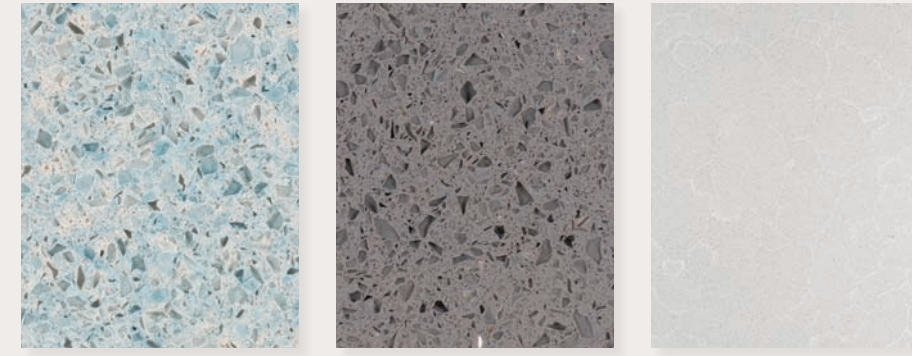

Starlight Blue Starlight Grey Cotton