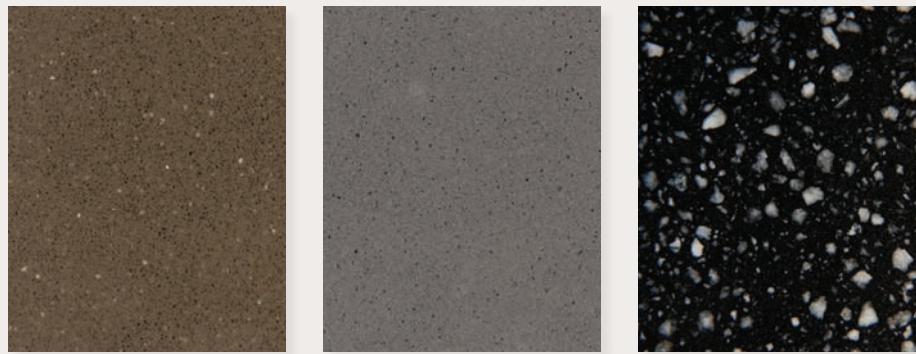

Note: Quantum Quartz is a natural based surface. It may contain variation in colour due to raw materials. Particles used in the products may sometimes produce minor irregularities such as blotches and coloured particles. It is recommended for the customer to view the whole slab.

green building council australia
MEMBER 2011-2012

Your kitchen deserves the best

Standard Range

Luna White ■▲ New Diamond White ■▲ Polar ■▲

Avalanche Everest ■ Coral Reef ■▲

Satin Sandy Royal Base

Pebble Cove ■ Riverstone Mocha ■