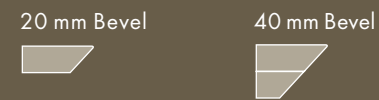

Tiles & Slabs

Tile Sizes 300 x 300 x 10 mm
600 x 300 x 10 mm
400 x 400 x 10 mm
600 x 600 x 10 mm

Slab Sizes 3040 x 1410 mm
3040 x 1440 mm
3310 x 1660 mm ▲

Slab Thickness 20 mm & 30 mm

Product Features

- Non-porous ✓
- High Scratch & Chip Resistance ✓
- High Abrasion Resistance ✓
- High Resistance to Staining ✓
- High Flexural Strength ✓
- High Resistance to Acid ✓

Benchtop Detail

Please find below a list of possible edging details available – other custom profiles are available – please consult Quantum Quartz for further information.