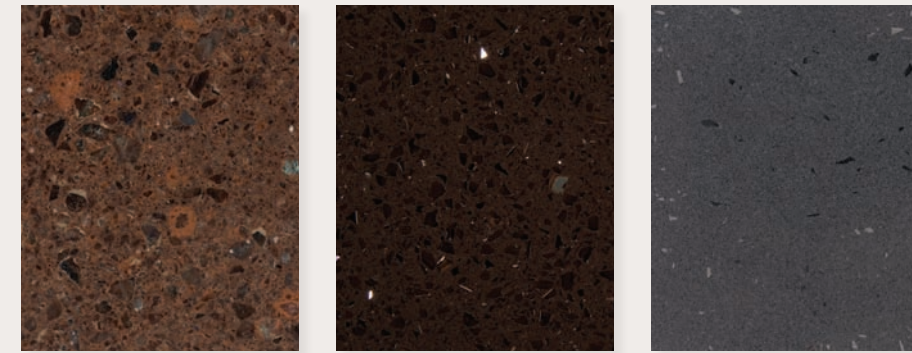

Amazon Tornado ■ Classic Black

Deluxe Range

Alpine White ■▲ Reflections

Turino ■ White Swirl Honeycomb

Karpaz Arizona

Sahara ■ Coco ■ Havana ■

Chocolatta Storm

Designer Range

Starlight Citrine Starlight White ■ Ultra White

Starlight Blue Starlight Grey Cotton

Taurus Nordic Starlight Ruby Pearly Shores

Taurus Brown Pearl Starlight Brown Metallic Grey

Gobi Black ■ Starlight Black ■ Venetian Night