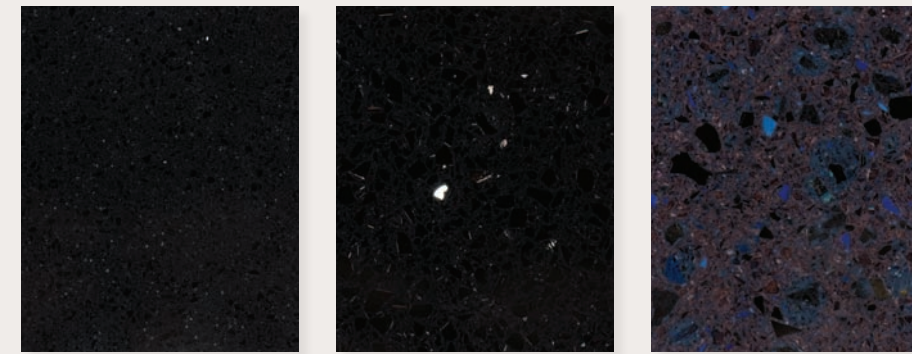

Starlight Citrine Starlight White ■ Ultra White

Starlight Blue Starlight Grey Cotton

Taurus Nordic Starlight Ruby Pearly Shores

Taurus Brown Pearl Starlight Brown Metallic Grey

Gobi Black ■ Starlight Black ■ Venetian Night

Boutique Range

Natural Quartz Range

Calacutta Quartz

Carrara Quartz

Bianco Venato Quartz

Crema Quartz

Empire Quartz