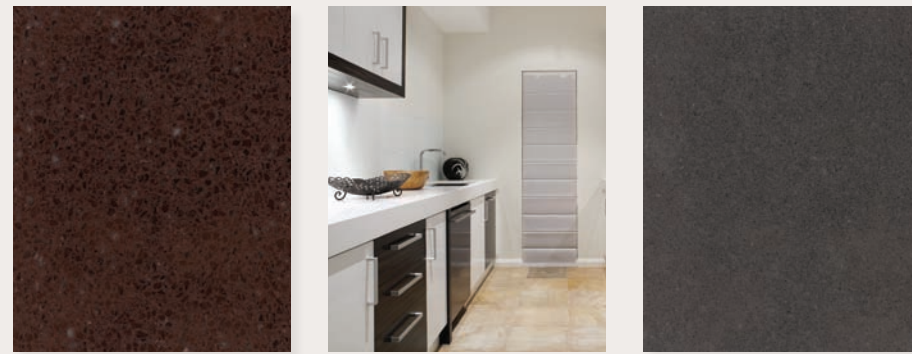

green building council australia
MEMBER 2011-2012

Your kitchen deserves the best

Standard Range

Luna White ■▲ New Diamond White ■▲ Polar ■▲

Avalanche Everest ■ Coral Reef ■▲

Satin Sandy Royal Base

Pebble Cove ■ Riverstone Mocha ■

Amazon Tornado ■ Classic Black

Deluxe Range

Alpine White ■▲ Reflections

Turino ■ White Swirl Honeycomb

Karpaz Arizona

Sahara ■ Coco ■ Havana ■

Chocolatta Storm

Designer Range

Boutique Range

Natural Quartz Range

Calacutta Quartz

Carrara Quartz

Bianco Venato Quartz

Crema Quartz

Empire Quartz