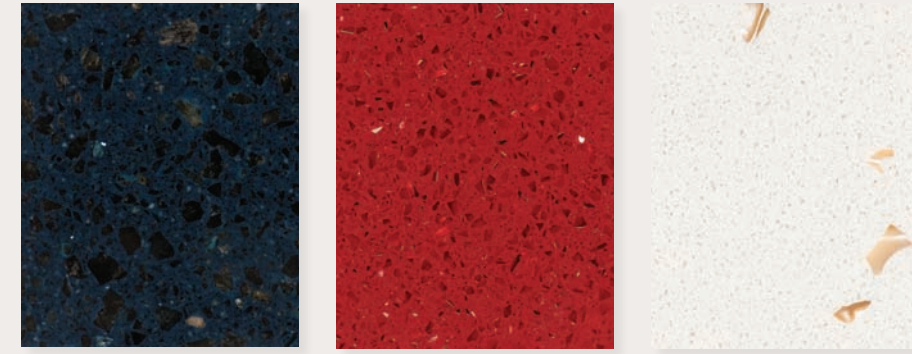

Amazon Tornado ■ Classic Black

Deluxe Range

Alpine White ■▲ Reflections

Turino ■ White Swirl Honeycomb

Karpaz Arizona

Sahara ■ Coco ■ Havana ■

Chocolatta Storm

Designer Range

Starlight Citrine Starlight White ■ Ultra White

Starlight Blue Starlight Grey Cotton

Taurus Nordic Starlight Ruby Pearly Shores

Taurus Brown Pearl Starlight Brown Metallic Grey

Gobi Black ■ Starlight Black ■ Venetian Night

Boutique Range

Natural Quartz Range

Calacutta Quartz

Carrara Quartz

Bianco Venato Quartz

Crema Quartz

Empire Quartz