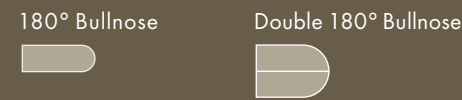

Tiles & Slabs

Tile Sizes 300 x 300 x 10 mm
600 x 300 x 10 mm
400 x 400 x 10 mm
600 x 600 x 10 mm

Slab Sizes 3040 x 1410 mm
3040 x 1440 mm
3310 x 1660 mm ▲

Slab Thickness 20 mm & 30 mm

Product Features

- Non-porous ✓
- High Scratch & Chip Resistance ✓
- High Abrasion Resistance ✓
- High Resistance to Staining ✓
- High Flexural Strength ✓
- High Resistance to Acid ✓

Benchtop Detail

Please find below a list of possible edging details available – other custom profiles are available – please consult Quantum Quartz for further information.