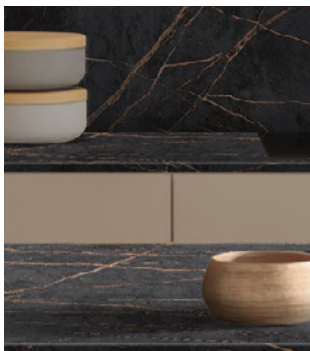

QUANTUM PORCELAIN

12 mm

Extraordinary surfaces designed for everyday living

Let your space reflect your calm,
with surfaces that feel as good as they look.

Wall bookmatched full body Viola Matte

QUANTUM PORCELAIN

Laurente

Trevi Light

Milano Grey

Aurora Gold

Super Light

Arabescato Corchia

Nuovo Bianco Classic Statuario

Taj Royale

Bookmatch set (mirror effect) create a beautiful feature wall or a dramatic island benchtop. Install them vertically or horizontally for a look that suits your individual style.

Colour Selections

VIOLA

LAURENTE