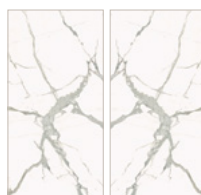

Laurente

Trevi Light

Milano Grey

Aurora Gold

Super Light

Arabescato Corchia

Nuovo Bianco Classic Statuario

Taj Royale

Bookmatch set (mirror effect) create a beautiful feature wall or a dramatic island benchtop. Install them vertically or horizontally for a look that suits your individual style.

Colour Selections

VIOLA

LAURENTE