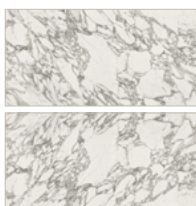

Laurente

Trevi Light

Milano Grey

Aurora Gold

Super Light

Arabescato Corchia

Nuovo Bianco Classic Statuario

Taj Royale

Bookmatch set (mirror effect) create a beautiful feature wall or a dramatic island benchtop. Install them vertically or horizontally for a look that suits your individual style.

Colour Selections

VIOLA

LAURENTE