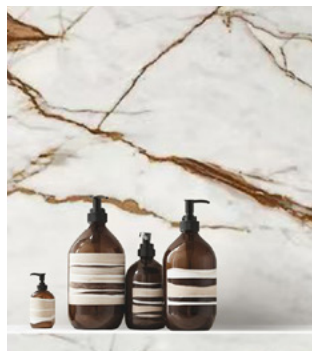

QUANTUM PORCELAIN

12 mm

Extraordinary surfaces designed for everyday living

Let your space reflect your calm,
with surfaces that feel as good as they look.

Wall bookmatched full body Viola Matte

QUANTUM PORCELAIN

Bookmatch set (mirror effect) create a beautiful feature wall or a dramatic island benchtop. Install them vertically or horizontally for a look that suits your individual style.

Colour Selections

VIOLA

LAURENTE