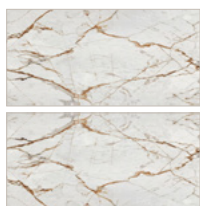

Aurora Gold