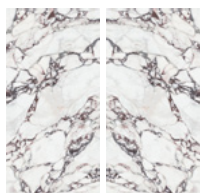

Bookmatch

Viola