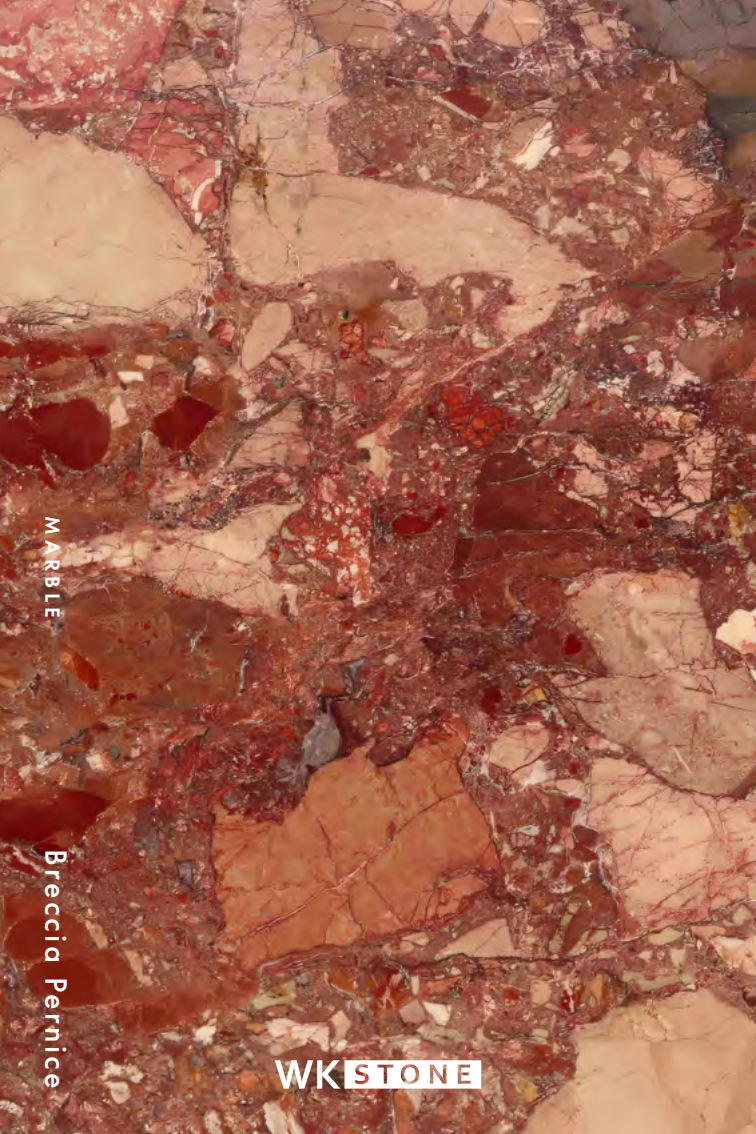

MARBLE

Breccia Pernice

WKSTONE