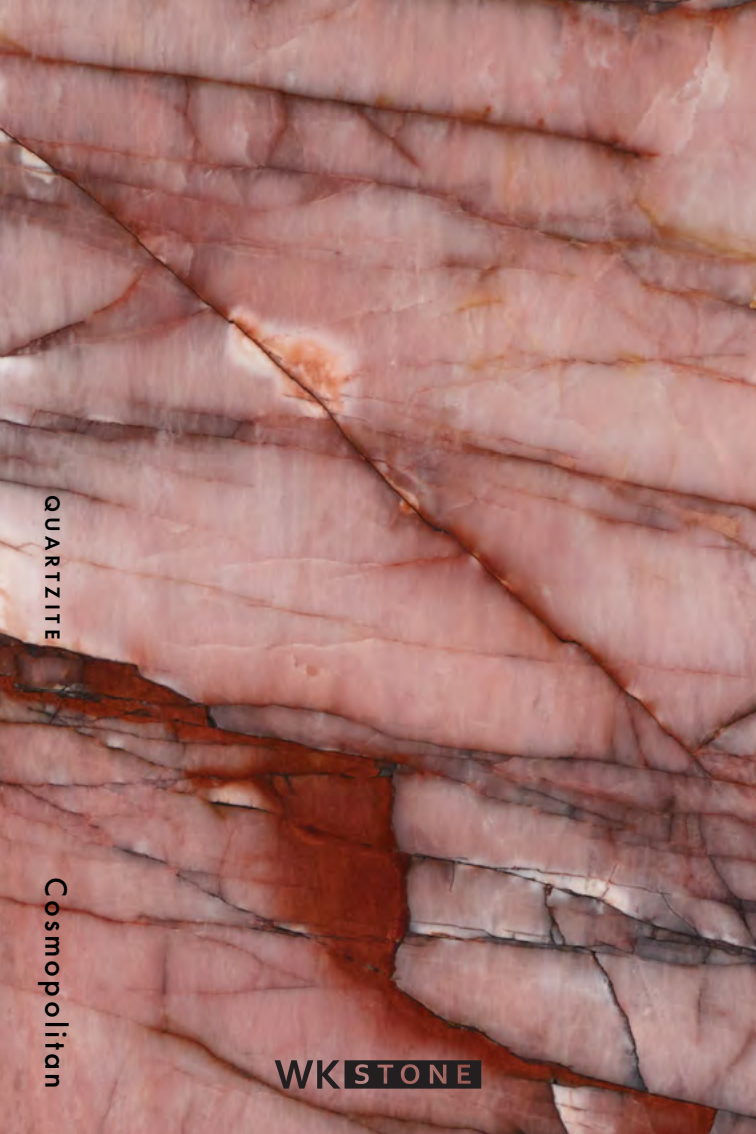

QUARTZITE

Cosmopolitan

WKSTONE