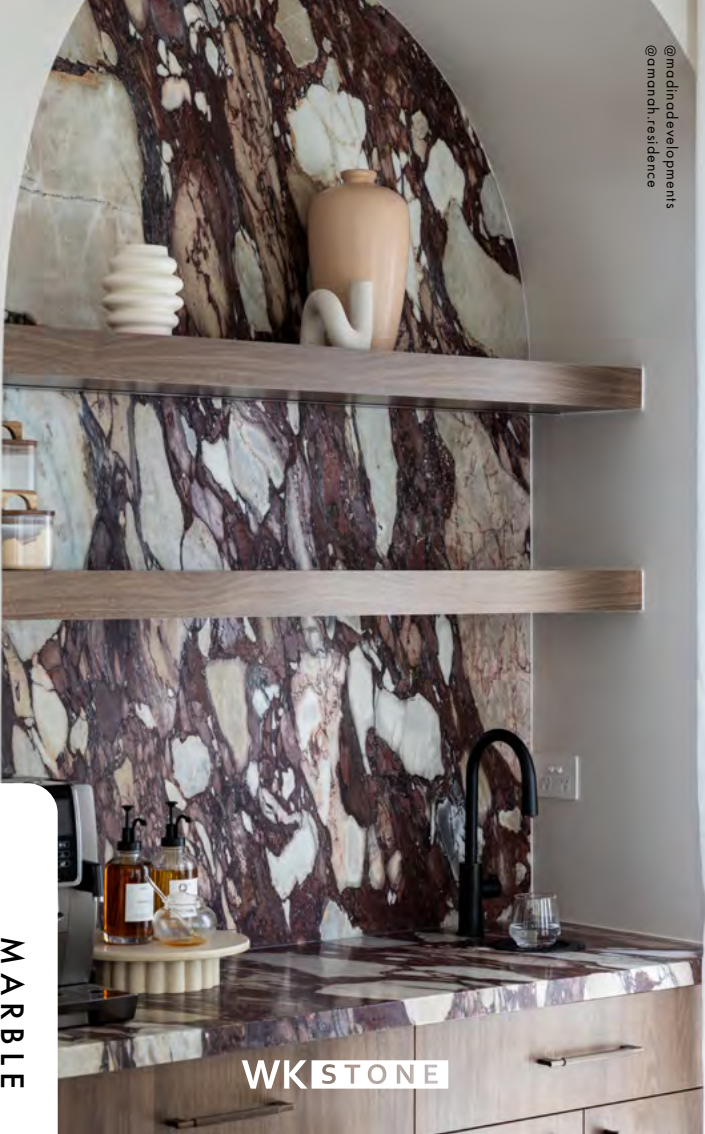

WKSTONE

A detailed close-up of a granite surface, showing a complex pattern of veins and mineral grains. The color palette is primarily light beige and cream, with darker, greyish-brown veins and small, dark, speckled inclusions scattered throughout. The texture appears slightly rough and natural, characteristic of a stone surface.

WK STONE

GRANITE

Steel Grey

WK **STONE**

The background of the entire page is a close-up photograph of a granite surface. The color palette is dominated by various shades of brown, from deep, dark chocolate and near-black tones to lighter, warm tan and beige hues. The texture is highly detailed, showing a complex pattern of veins, crystalline structures, and mineral inclusions. Some areas appear more uniform, while others are heavily veined or speckled. The lighting creates subtle gradients and highlights the natural grain of the stone.

MARBLE

WKSTONE

STONE ISN'T JUST
A MATERIAL,
IT'S A PASSION THAT RUNS
THROUGH OUR VEINS

Marble

Scan to view range & specifications

 NATURALSTONE

A close-up photograph of a marble surface. The image is dominated by a large, irregular white section in the center and right, which is heavily veined with thin, golden-brown lines. This white section is bordered by dark, almost black, swirling veins that create a complex, organic pattern. The overall appearance is that of a high-quality, natural marble.

MARBLE

Statuario

WK **STONE**

MARBLE

Onde Rosa

WKSTONE

The background of the entire image is a close-up, vertical view of a marble surface. The marble has a light cream or off-white base color, with intricate, flowing veins in shades of light grey, pale green, and soft brown. The veins are irregular and organic, creating a complex, natural pattern. The lighting is even, highlighting the subtle textures and variations in tone across the surface.