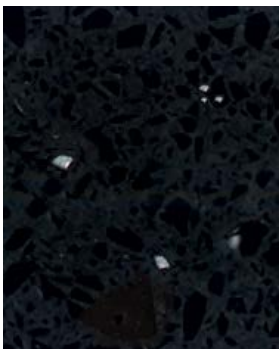

Ash Grey ♦

Graphite Matte ♦

Carbon Matte ♦

Cloudy Bay ♦

Tornado ♥

Storm ♦

Crystal Black ♣

Galaxy Black ♣

Bianco Venato Quartz

Venatino Statuario Quartz

Crema Quartz

Slabs

Slab Size 3040 x 1440 mm

Slab Thickness 20 mm & 30 mm ■

Product Features

Non-porous ✓